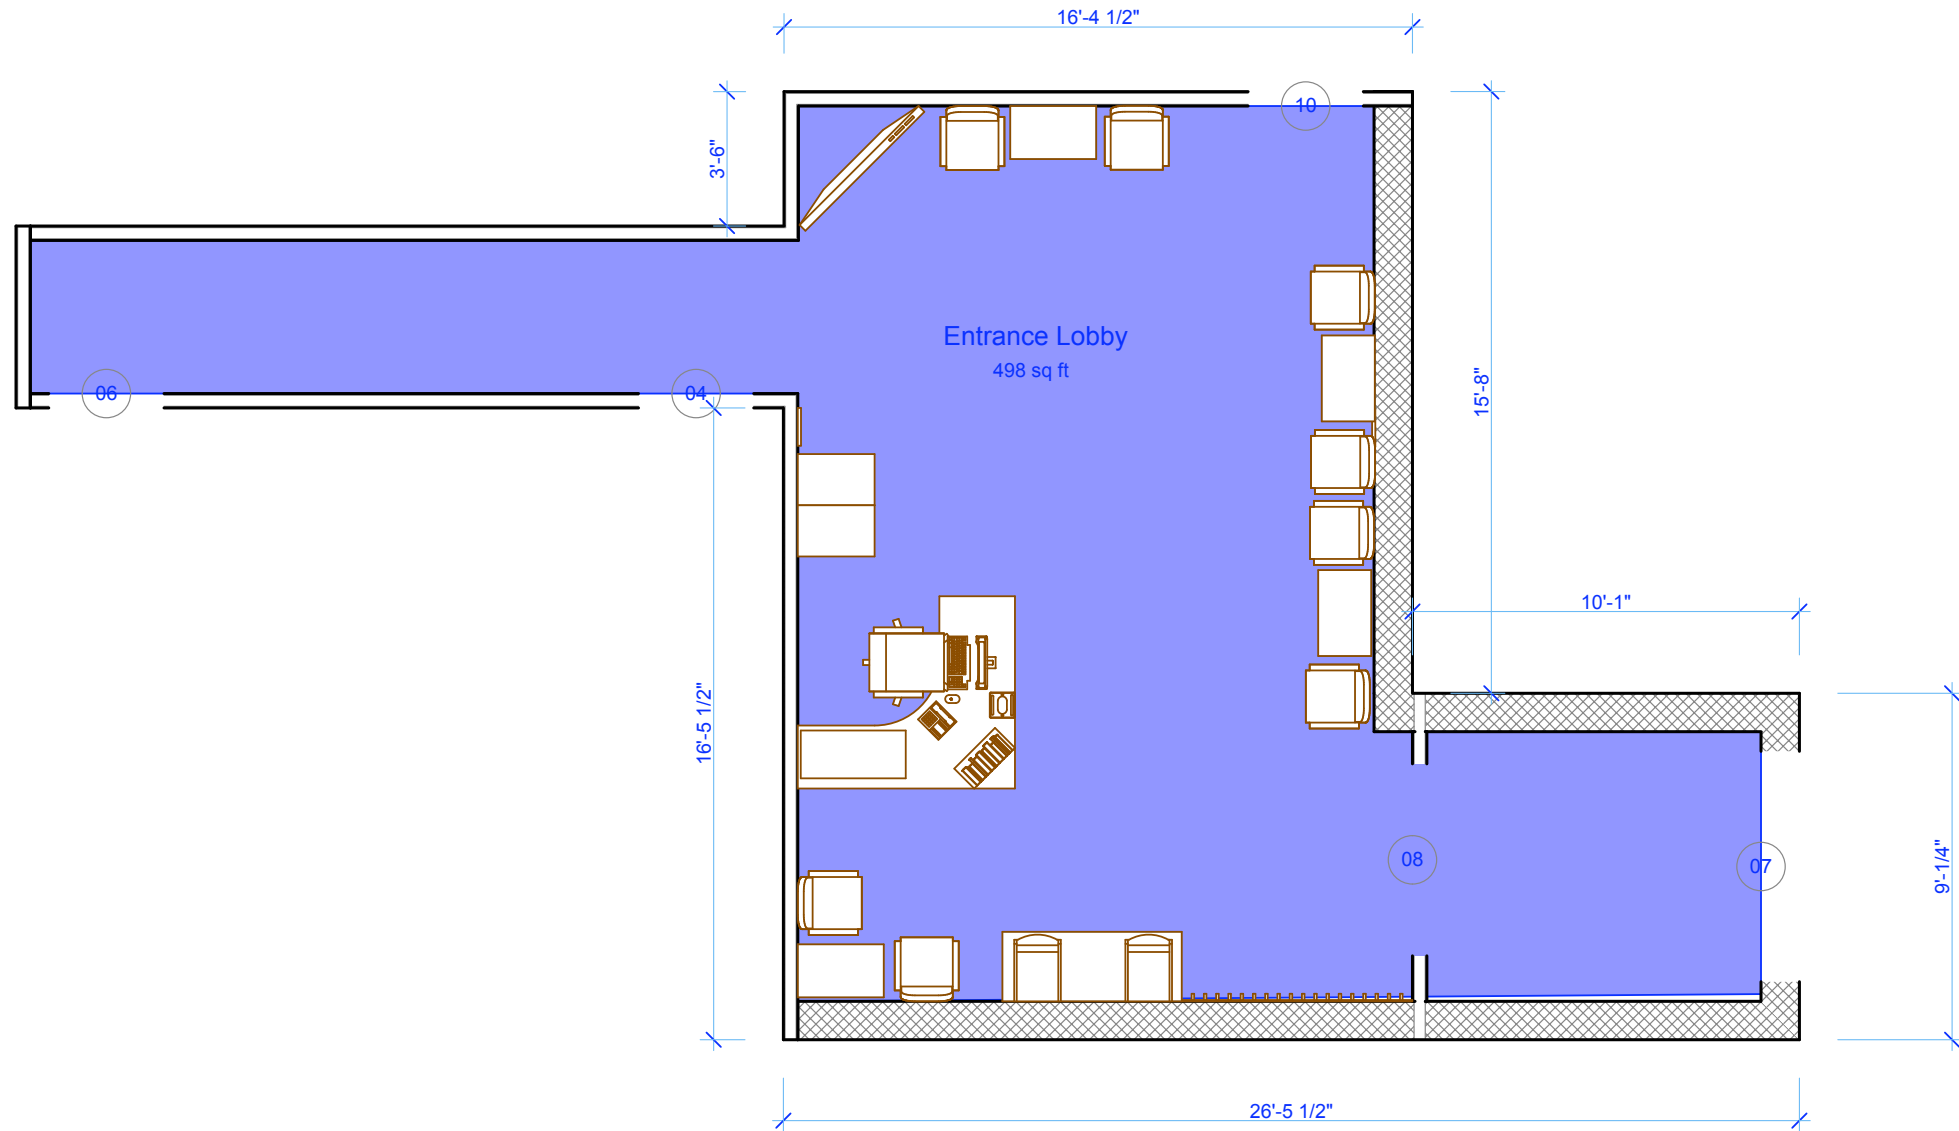

PARADISE FRAMEWORK
510 OLDE HALF DAY ROAD
LINCOLNSHIRE, IL, 60069

Entrance Lobby

Midwest International Law and Finance
2020 East Northwest Highway
Arlington Heights, IL, 60004

"PAGE 1 of 3"

1/4" = 1'

10/13/09

R. KASS

STEVENSON HIGH SCHOOL
TECHNOLOGY EDUCATION DEPARTMENT
TECHNICAL DRAWING PROGRAM
ADVANCED TECHNICAL DRAWING

Entrance Lobby
498 sq ft